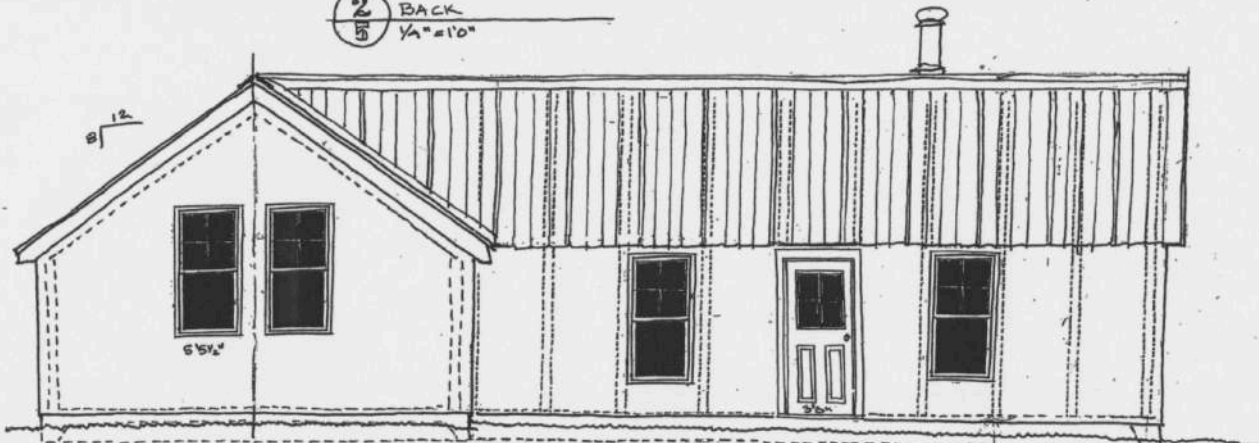

FIRSTDAY COTTAGE

P.O. Box 711, Walpole, NH 03608 • <http://www.firstdaycottage.com> • (603) 756-3435

18' Single-Story T Plan #1

2
1 FRONT
1/4" = 1'0"

RIGHT 1
1/4" = 1'0" 1-1

1/4" = 1'0"

2
5 BACK
1/4" = 1'0"

1
5 LEFT
1/4" = 1'0"

1/4" = 1'0"