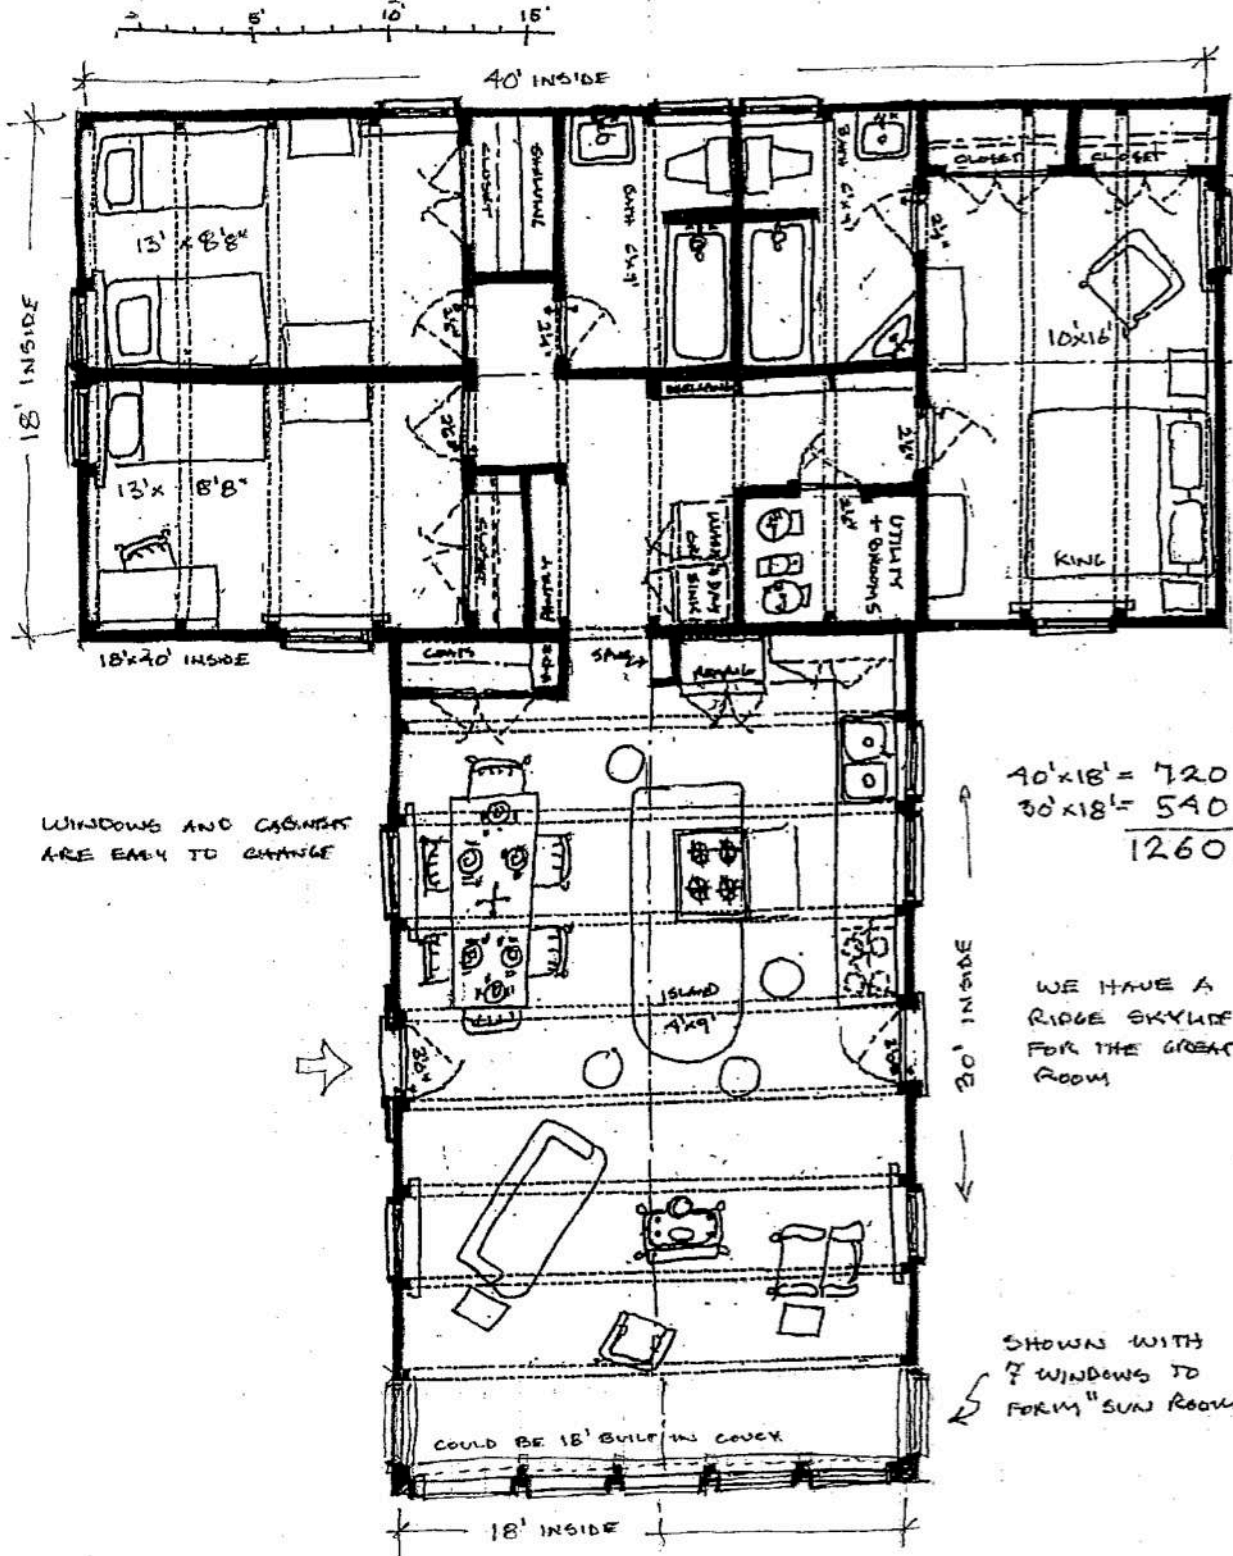

FIRSTDAY COTTAGE

P.O. Box 711, Walpole, NH 03608 • <http://www.firstdaycottage.com> • (603) 756-3435

18' Single-Story T Plan #1

2
1 FRONT
1/4" = 1'0"

RIGHT 1
1/4" = 1'0" 1-1

1/4" = 1'0"

2
5 BACK
1/4" = 1'0"

1
5 LEFT
1/4" = 1'0"

1/4" = 1'0"