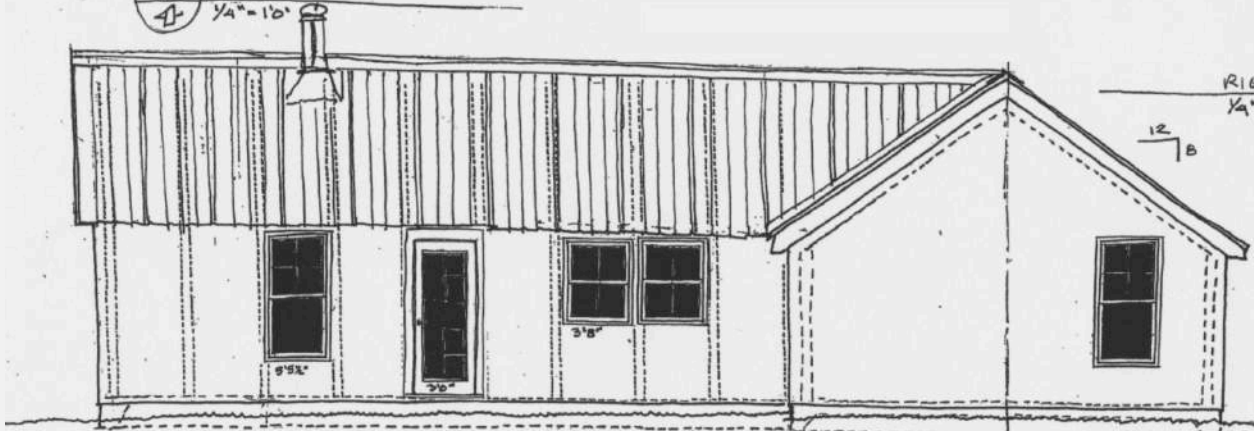

FIRSTDAY COTTAGE

P.O. Box 711, Walpole, NH 03608 • <http://www.firstdaycottage.com> • (603) 756-3435

18' Single-Story T Plan #1

2
1 FRONT
1/4" = 1'0"

RIGHT 1
1/4" = 1'0" 1-1

1/4" = 1'0"

2
5 BACK
1/4" = 1'0"

1
5 LEFT
1/4" = 1'0"

1/4" = 1'0"