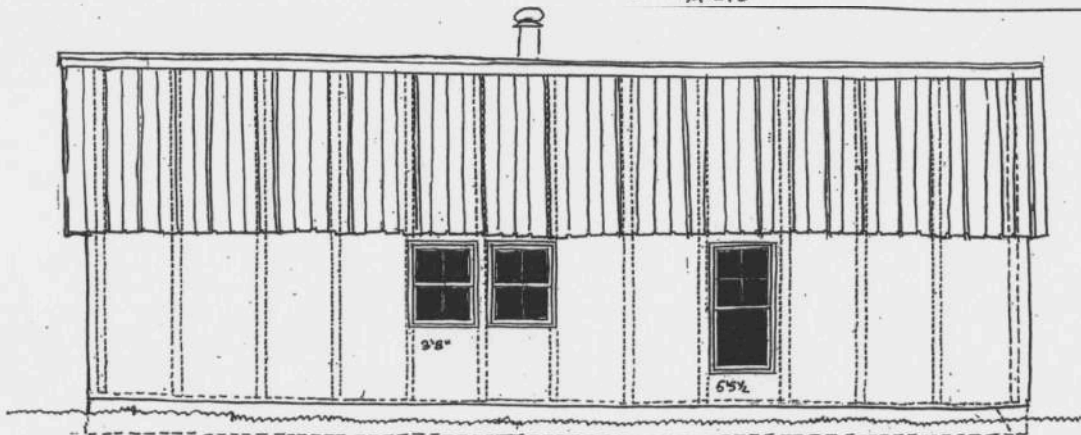

FIRSTDAY COTTAGE

P.O. Box 711, Walpole, NH 03608 • <http://www.firstdaycottage.com> • (603) 756-3435

18' Single-Story T Plan #1

2
1 FRONT
1/4" = 1'0"

RIGHT 1
1/4" = 1'0" 1-1

1/4" = 1'0"

2
5 BACK
1/4" = 1'0"

1
5 LEFT
1/4" = 1'0"

1/4" = 1'0"