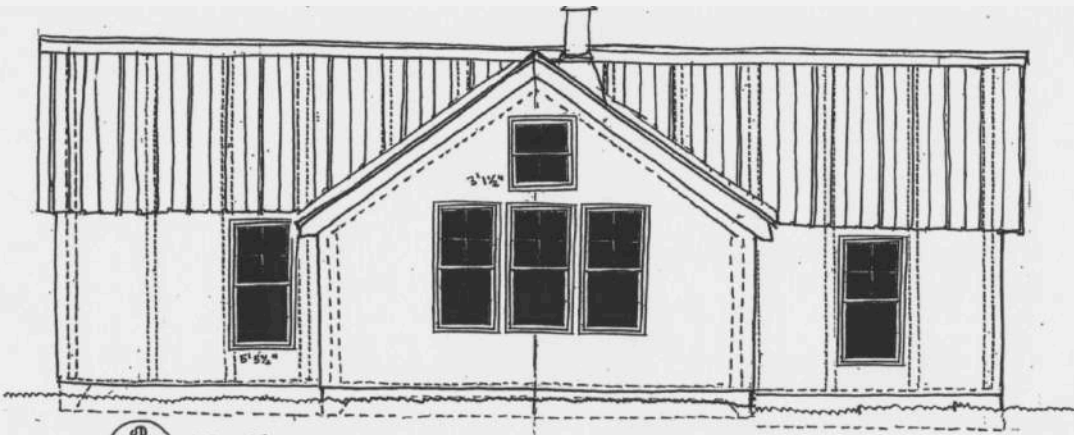

FIRSTDAY COTTAGE

P.O. Box 711, Walpole, NH 03608 • <http://www.firstdaycottage.com> • (603) 756-3435

18' Single-Story T Plan #1

2
1 FRONT
1/4" = 1'0"

RIGHT 1
1/4" = 1'0" 1-1

1/4" = 1'0"

2
5 BACK
1/4" = 1'0"

1
5 LEFT
1/4" = 1'0"

1/4" = 1'0"